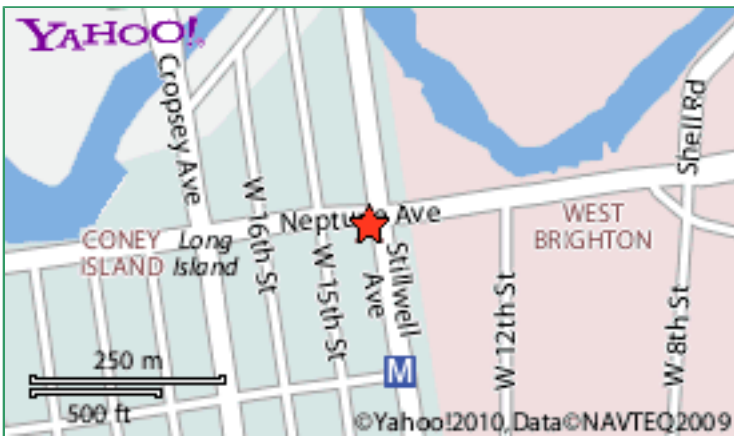

AdvertisingSigns

Contact Information

Sign A Rama

1402 Neptune Ave
Brooklyn, NY 11224
(718) 333-9000

Website: N/A
E-Mail: N/A

Map

Hours Of Operation

N/A